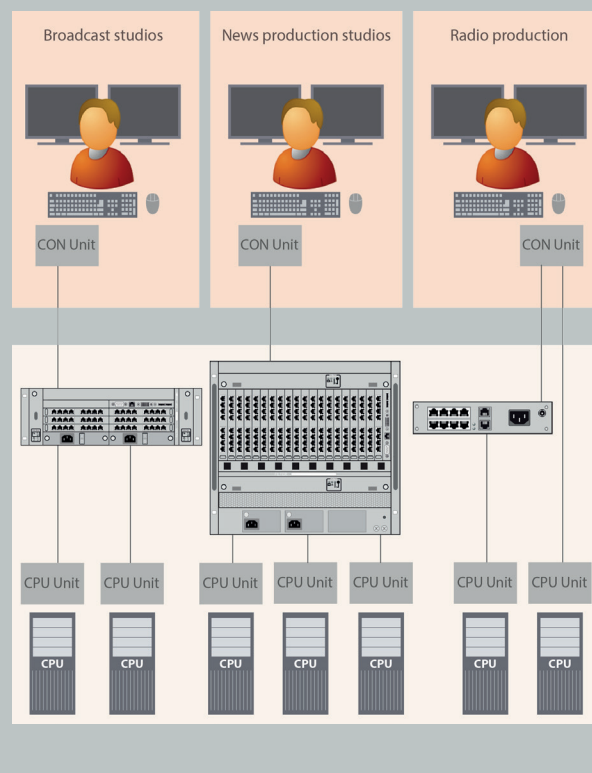

Connection to the switches from points around the facility was made using Cat X or fiber cabling, depending upon the distance involved.

“ The quality, performance and reliability of the IHSE Draco system is unsurpassed and enabled us to deliver a complete, fully integrated, solution that exceeded expectations.

Steven Cheng
Director at Broadcast Engineering Services

The Benefit

The instant, delay-free operation of the Draco tera KVM switches and extenders allows vision mixers and editors, producers and playout controllers to manage their operations without any distractions or interruptions.

Through the Draco KVM switches and extenders, an impressive range of broadcast devices is made available to operators, including Vizrt tools, Avid, Adobe and EVS production and editing devices, NRS teleprompters, radio scheduling tools and various robotic and computerized control devices. Bidirectional USB data capability ensures instant and responsive control of equipment through keyboard, mice, touch screen, pointing and other interface devices.

“ We needed a system that would act transparently, so that operators could focus on their creative jobs and not have to consider the interconnection technology. One that is flexible in operation, secure and reliable, with redundant capability to cover any problems.

Wang Yin
Project Manager, Mediacorp Pte Ltd.

Functional Diagram

Installation

- > Customer: Mediacorp Mediapolis@One North
- > Project planning and integration: Qvest Media
- > KVM supply and integration: Broadcast Engineering Services

KVM products in use

- > Draco tera enterprise matrix switches
- > Draco tera compact matrix switch
- > Draco vario extenders

IHSE ASIA
IHSE GmbH Asia Pacific Pte Ltd
158 Kallang Way, #07-13A
Singapore 349245

+65 (6841) 470 7

info@ihseapac.com
www.ihseapac.com

IHSE GmbH
Maybachstr. 11
88094 Oberteuringen
Germany

+49 (7546) 9248-0
+49 (7546) 9248-48

info@ihse.de
www.ihse.de