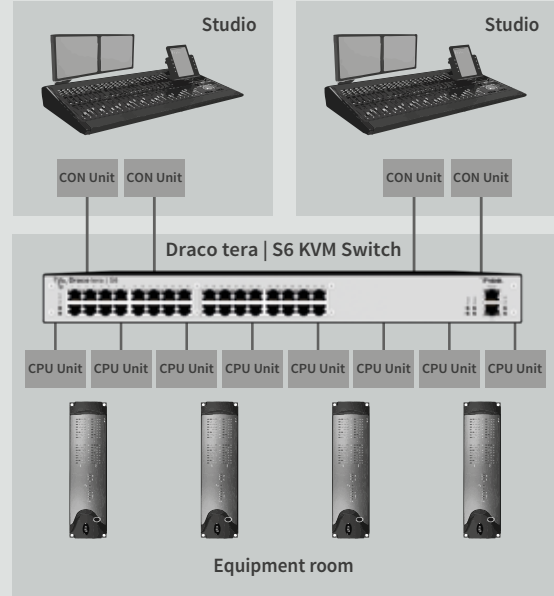

The Draco tera | S6. Available in a range of sizes from 8 to 80 ports.

Workstation on demand

Audio professionals need to access different digital audio workstations in every recording session. The Draco Tera | S6 instantly switches between workstations. It's integrated into the surface itself, so operators can make the change with a single button press..

Jonathan Wales, CEO Wildfire Sonic Magic Studios

IHSE KVM bundles for customized products scenarios

Single Pro Tools | S6 console

Dual Pro Tools | S6 console

CUSTOMER OPINIONS

Deluxe Media, London

“ We were looking for a great KVM system and chose the IHSE Draco tera. It seamlessly integrates into all our rooms and allows us to connect any Pro Tools system onto any screen..

Doug Higgins, Direktor Audio Operations

Loudness Films, Lisbon

“ The Draco tera switch allows us to organize studio layout in the way that best suits the mixing crew and greatly reduces the amount of equipment and distraction in the editing suites..