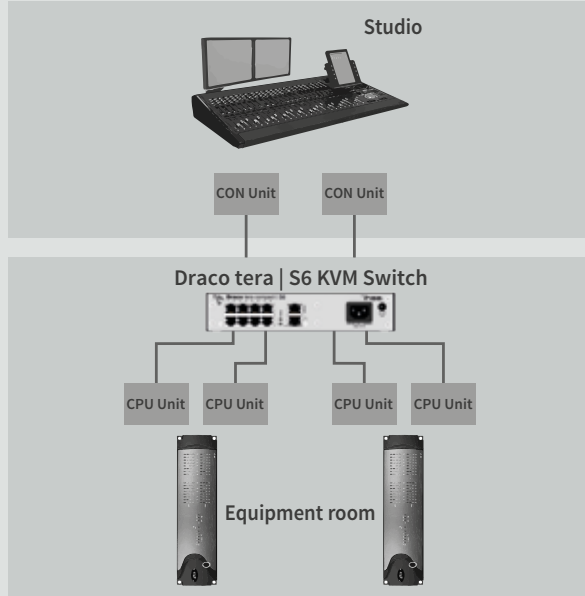

The Draco tera | S6. Available in a range of sizes from 8 to 80 ports.

Workstation on demand

Audio professionals need to access different digital audio workstations in every recording session. The Draco Tera | S6 instantly switches between workstations. It's integrated into the surface itself, so operators can make the change with a single button press..

Wildfire Sonic Magic, Los Angeles

“ The Avid and IHSE combined solution takes the S6 to a greater level of performance and capability, maximizing operational efficiency and greatly simplifying the production workflow. The Wildfire Sonic Magic philosophy is that the true function of technology is to serve the creative process. The integration of the Draco tera switch into the S6 Avid workflow serves this process well: one that fits perfectly into our way of working.

Jonathan Wales, CEO Wildfire Sonic Magic Studios

IHSE KVM bundles for customized products scenarios

Single Pro Tools | S6 console

Dual Pro Tools | S6 console

CUSTOMER OPINIONS

Deluxe Media, London

“ We were looking for a great KVM system and chose the IHSE Draco tera. It seamlessly integrates into all our rooms and allows us to connect any Pro Tools system onto any screen..

Doug Higgins, Direktor Audio Operations

Loudness Films, Lisbon

“ The Draco tera switch allows us to organize studio layout in the way that best suits the mixing crew and greatly reduces the amount of equipment and distraction in the editing suites..