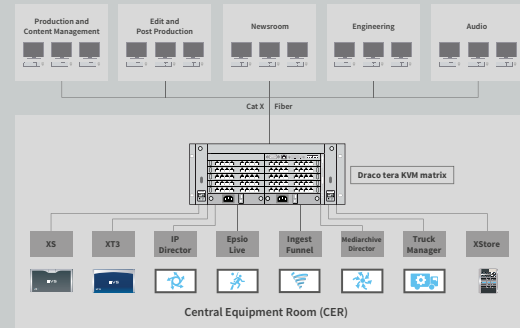

Instant and unrestricted connection to remote EVS production tools

Live production teams need the highest-performance technology to create exceptional programming. EVS solutions deliver speed, reliability and capability to broadcasters, OB vans and post-production facilities around the globe.

IHSE KVM technology provides essential control, management and operation of EVS tools; making them instantly and flexibly available to operators. From the smallest ENG vehicle to the largest TV station.

Together EVS and IHSE provide solutions used and trusted by the world's greatest broadcast organisations. Delivering performance, reliability and flexibility, wherever and whenever it is needed.