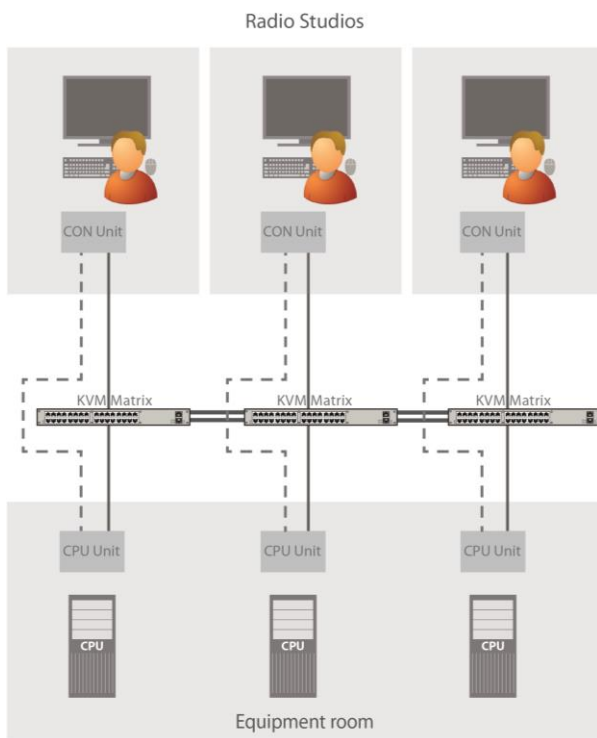

comprehensive service agreements in an extremely cost-effective solution. Common architecture and interconnection across the stations provides further benefit in resource sharing and system familiarity.

Whether classical music, vintage or modern pop music is broadcast, all three stations operate with the same level of professionalism, enabled by the high-end KVM system on which each relies. It is a system that operates invisibly in the background, but without which the stations would not be as popular.

Functional diagram

KVM products in use:

- **Draco tera compact** matrix switch
- **Draco vario** extenders

IHSE GmbH

Maybachstrasse 11 | D-88094 Oberteuringen | Germany

Phone: +49 7546 9248-0 | Fax: +49 7546 9248-48

Email: info@ihse.de | www.ihse.com

© 2015 IHSE GmbH. All rights reserved. All named products and company names are registered trademarks of the respective company.

Our General Terms and Conditions can be found in the Internet at www.ihse.com/gtc | Errors and omissions excluded.